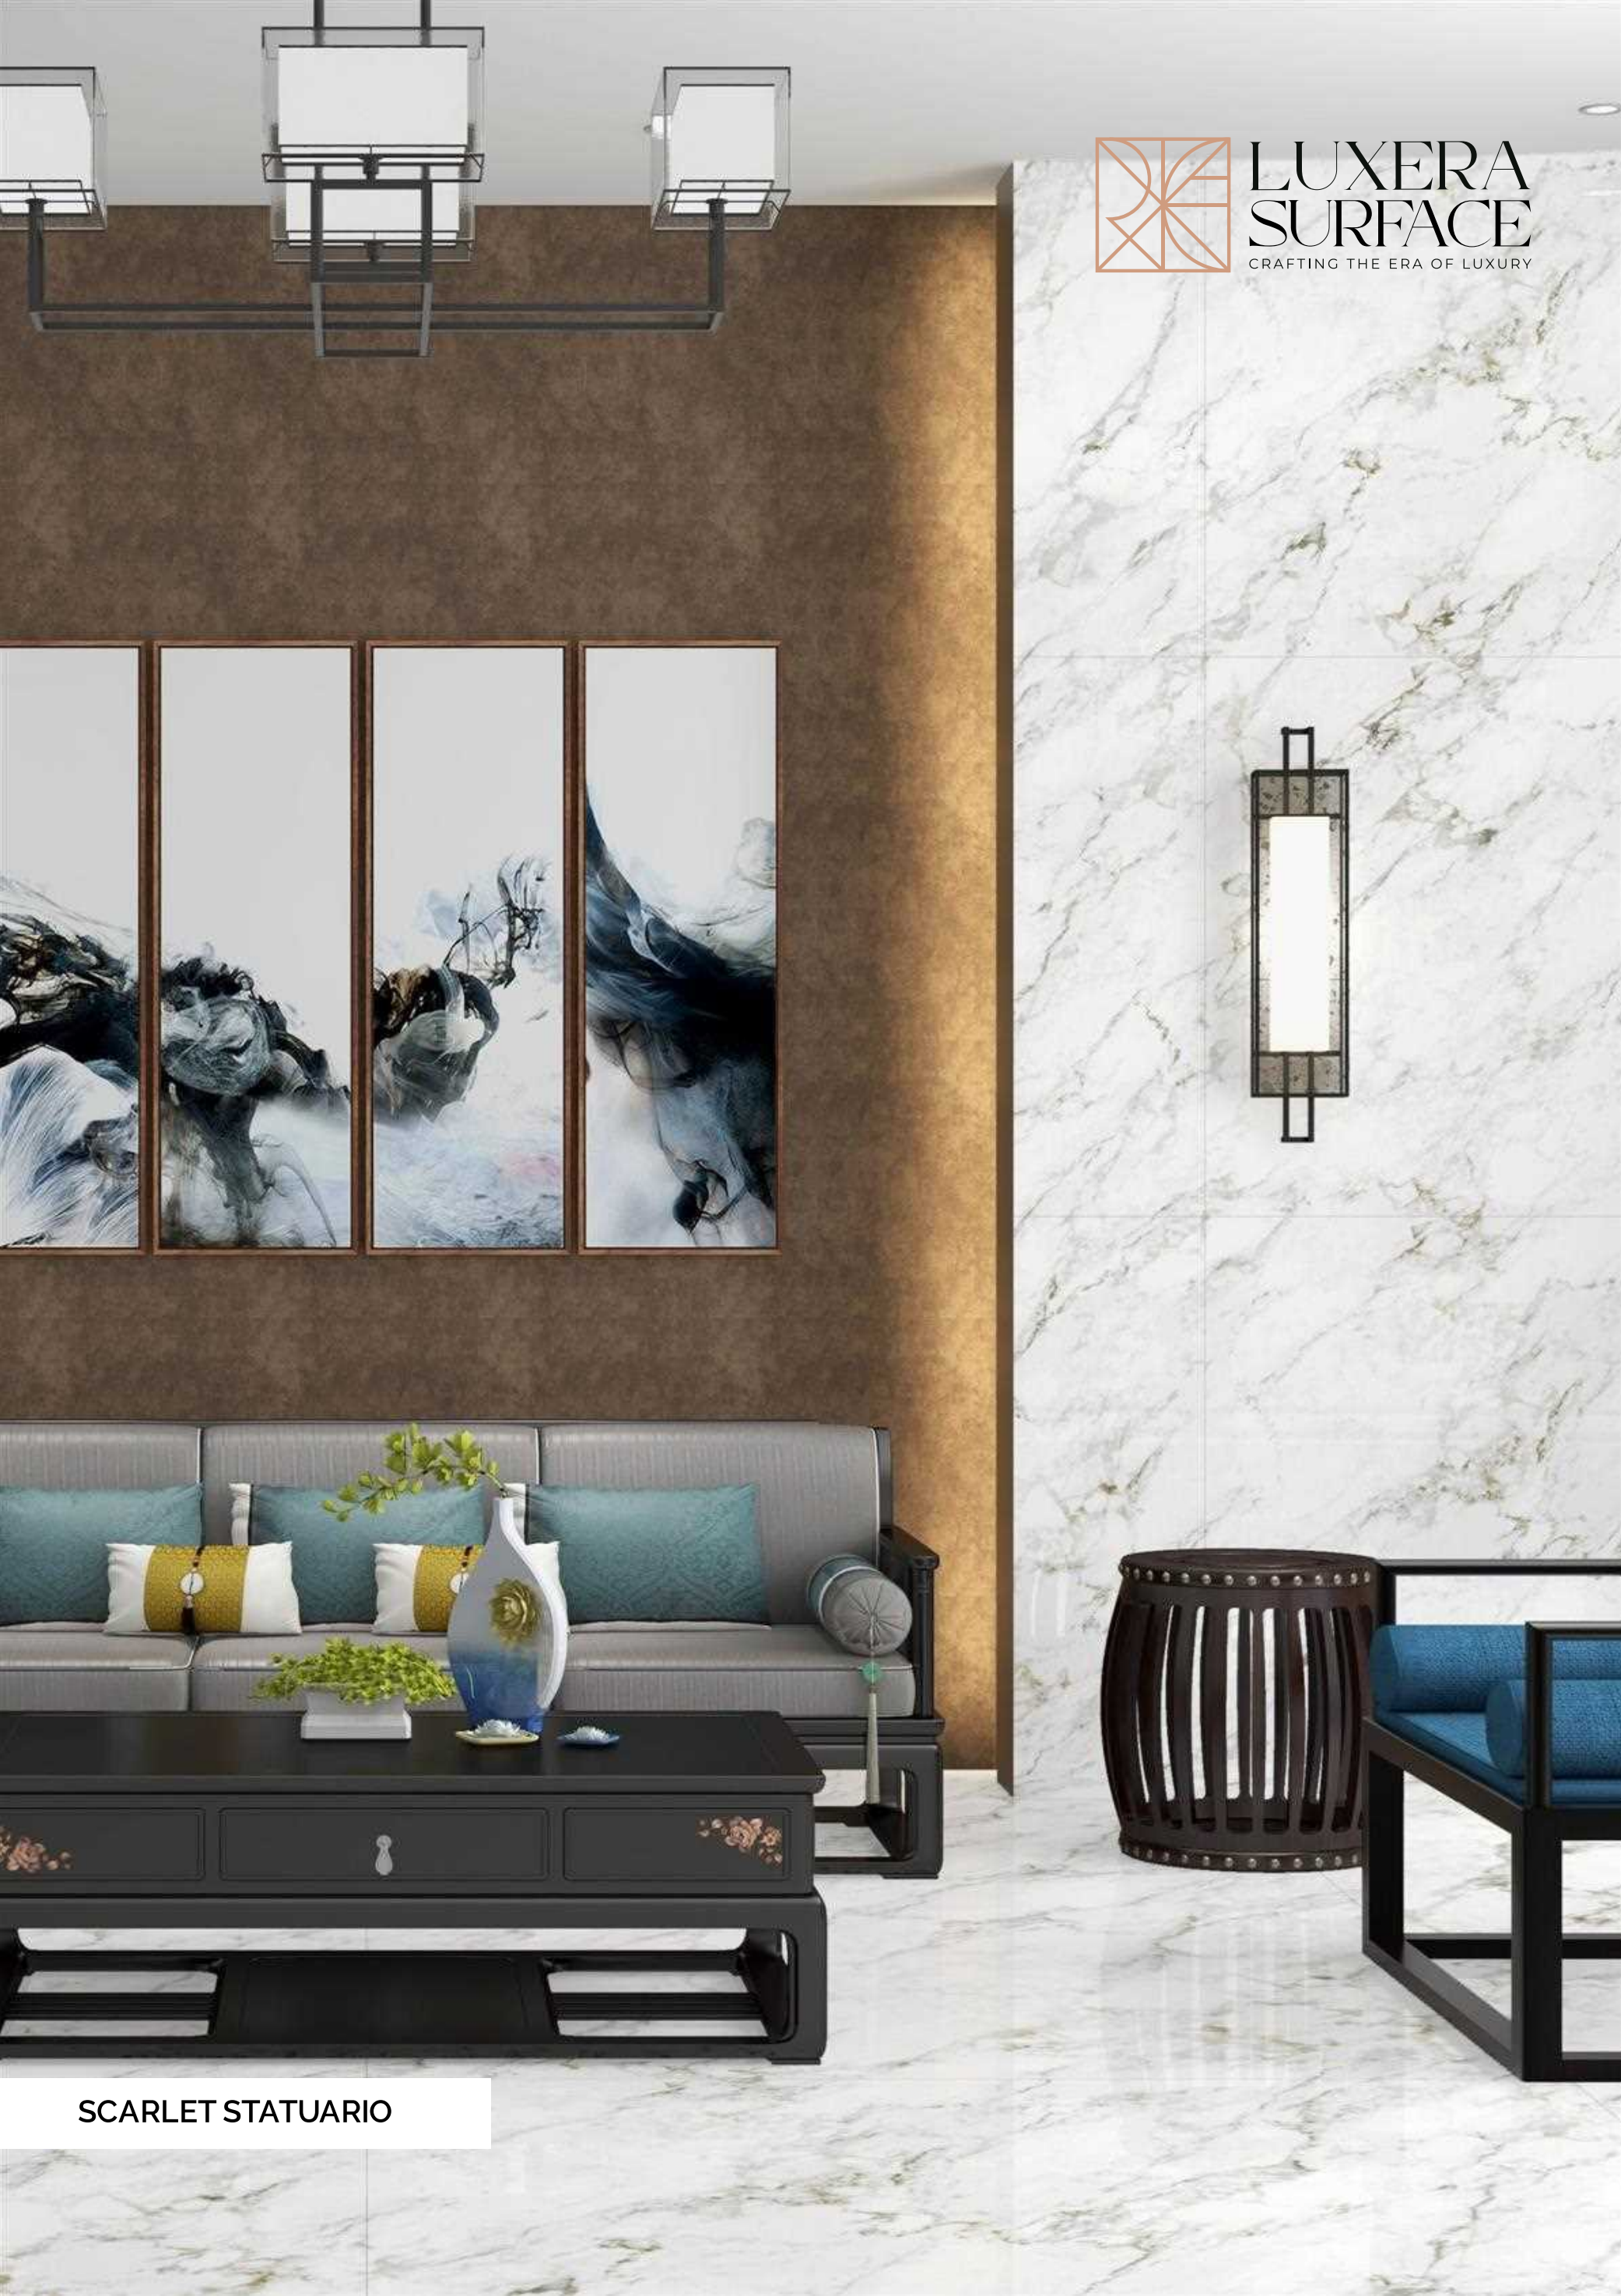

## SCARLET STATUARIO

Random : 3

CLICK TO  
VIEW REAL  
PHOTO

Size 

1200x1800mm

Type 

Endless

Thickness

9.0MM 

CLICK  
TO VIEW  
DETAILS

LUXERA  
SURFACE  
CRAFTING THE ERA OF LUXURY

SCARLET STATUARIO