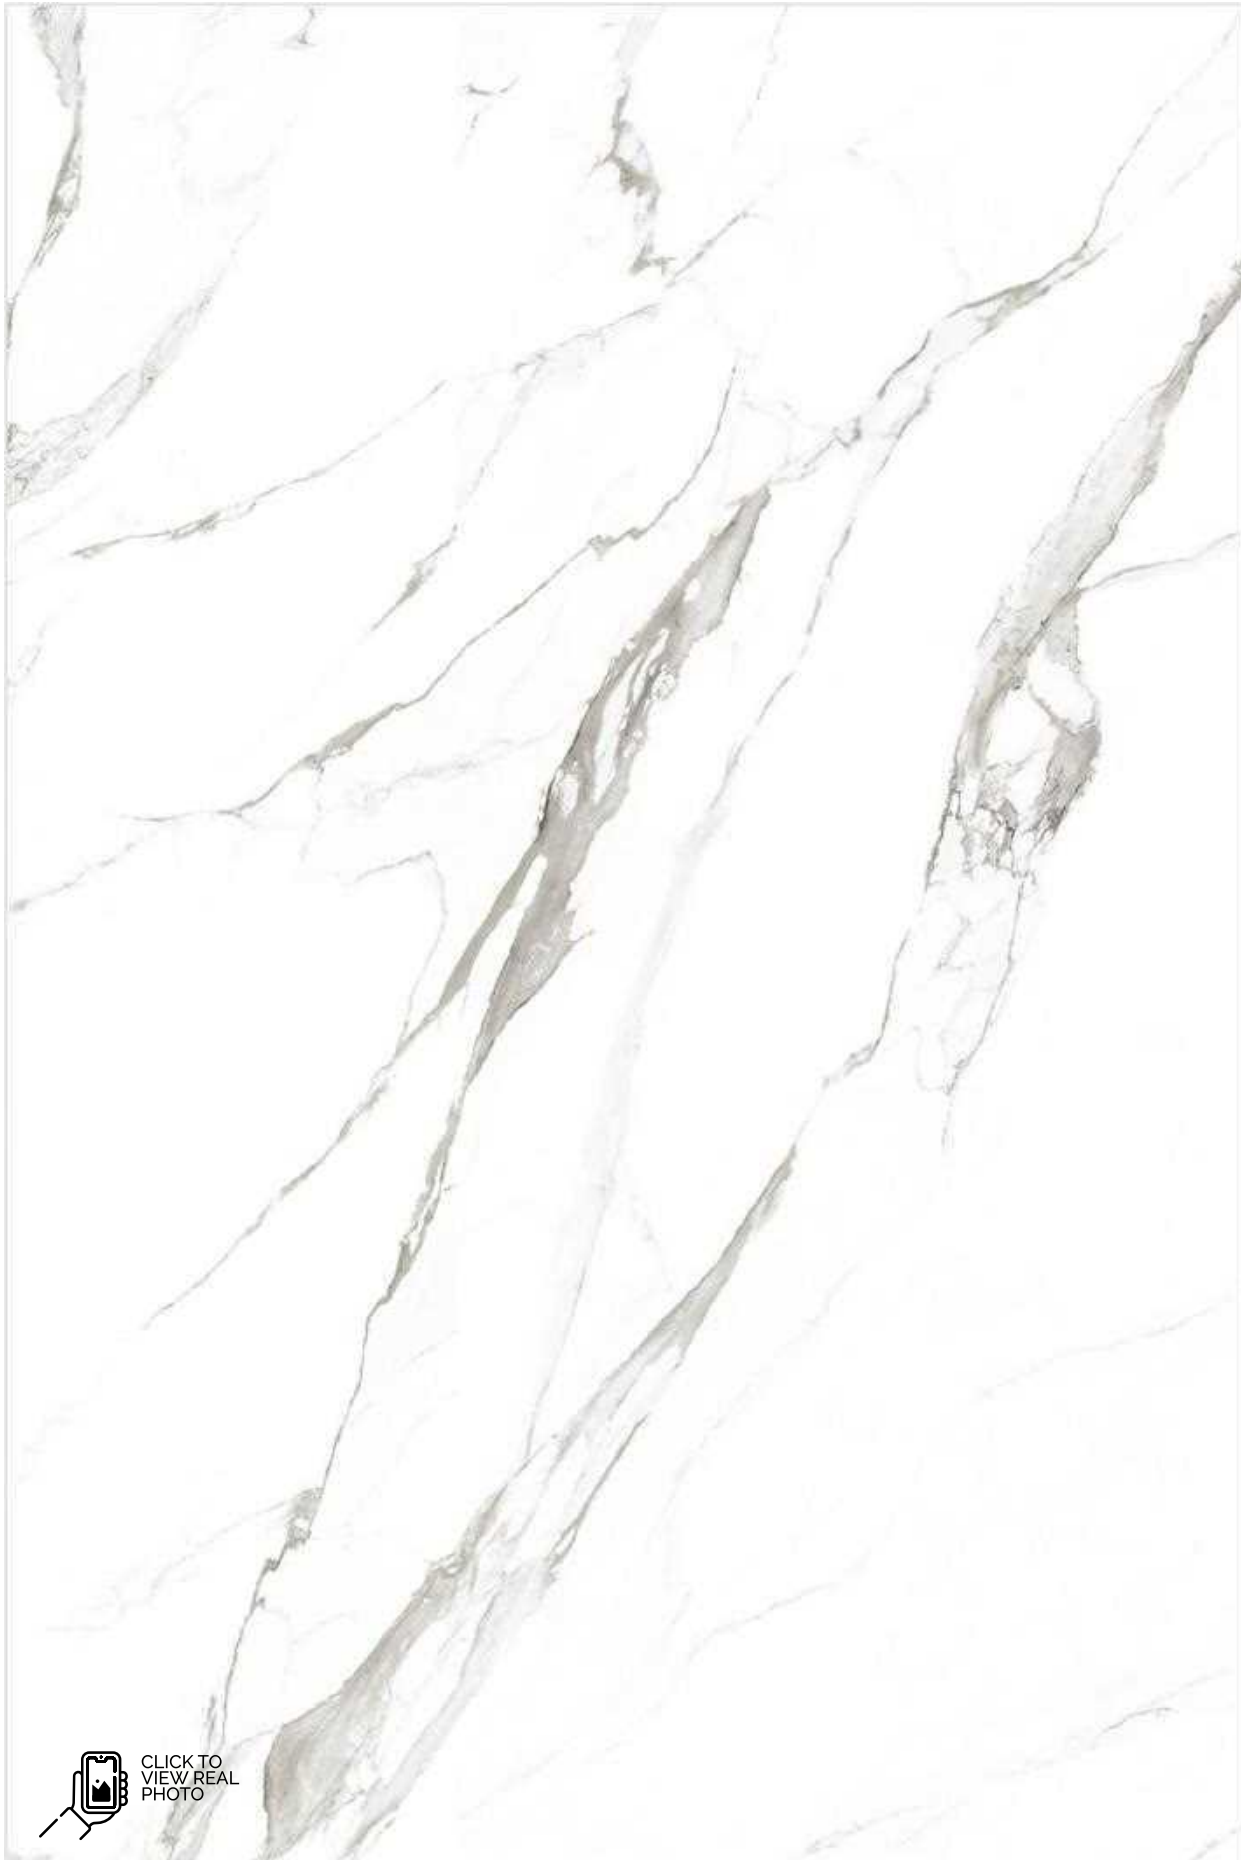

SUPER GLOSS WHITE

COLLECTION

LUXERA
SURFACE
CRAFTING THE ERA OF LUXURY

ALFIO WHITE

Random : 3

CLICK TO
VIEW REAL
PHOTO

Size

1200x1800mm

Type

Random

Thickness

9.0MM

CLICK
TO VIEW
DETAILS