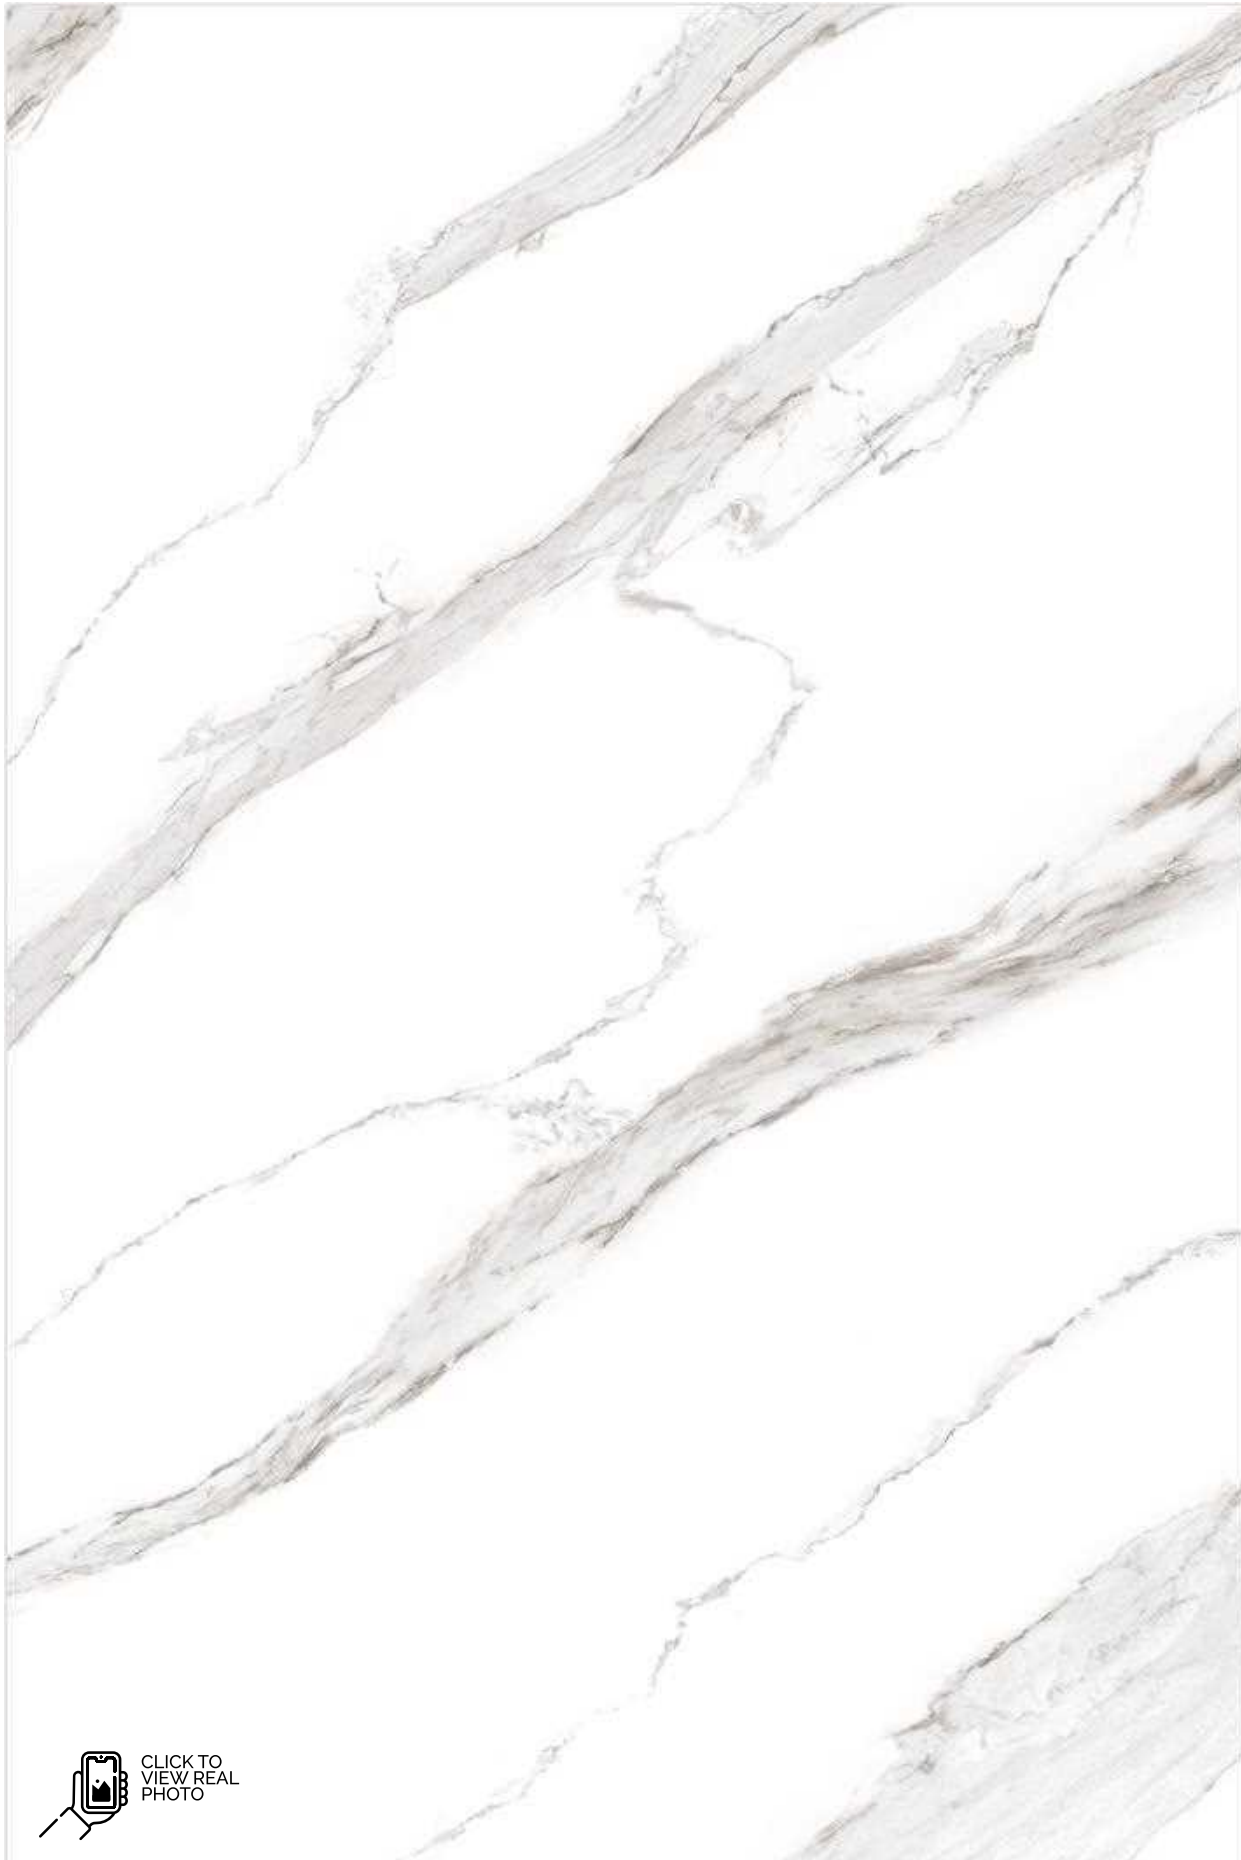

SUPER GLOSS WHITE

COLLECTION

LUXERA
SURFACE
CRAFTING THE ERA OF LUXURY

SMOKE STATUARIO

Random : 3

CLICK TO
VIEW REAL
PHOTO

Size

1200x1800mm

Type

Random

Thickness

9.0MM

CLICK
TO VIEW
DETAILS